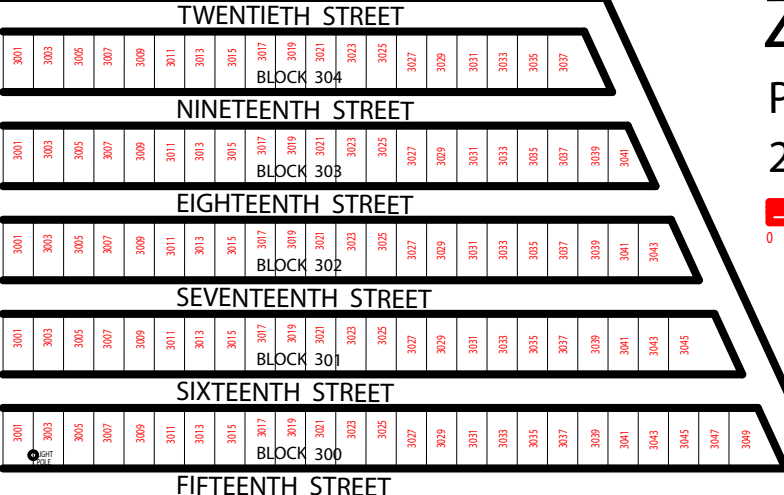

# ZONE 2B

## PATE SWAP MEET 2017

PETTY PLACE

WALKWAY ENTRANCE

R

13th ST

ZONE 2

ZONE 2A

ZONE 3

RUTHORFORD ROAD

DITCH

DITCH