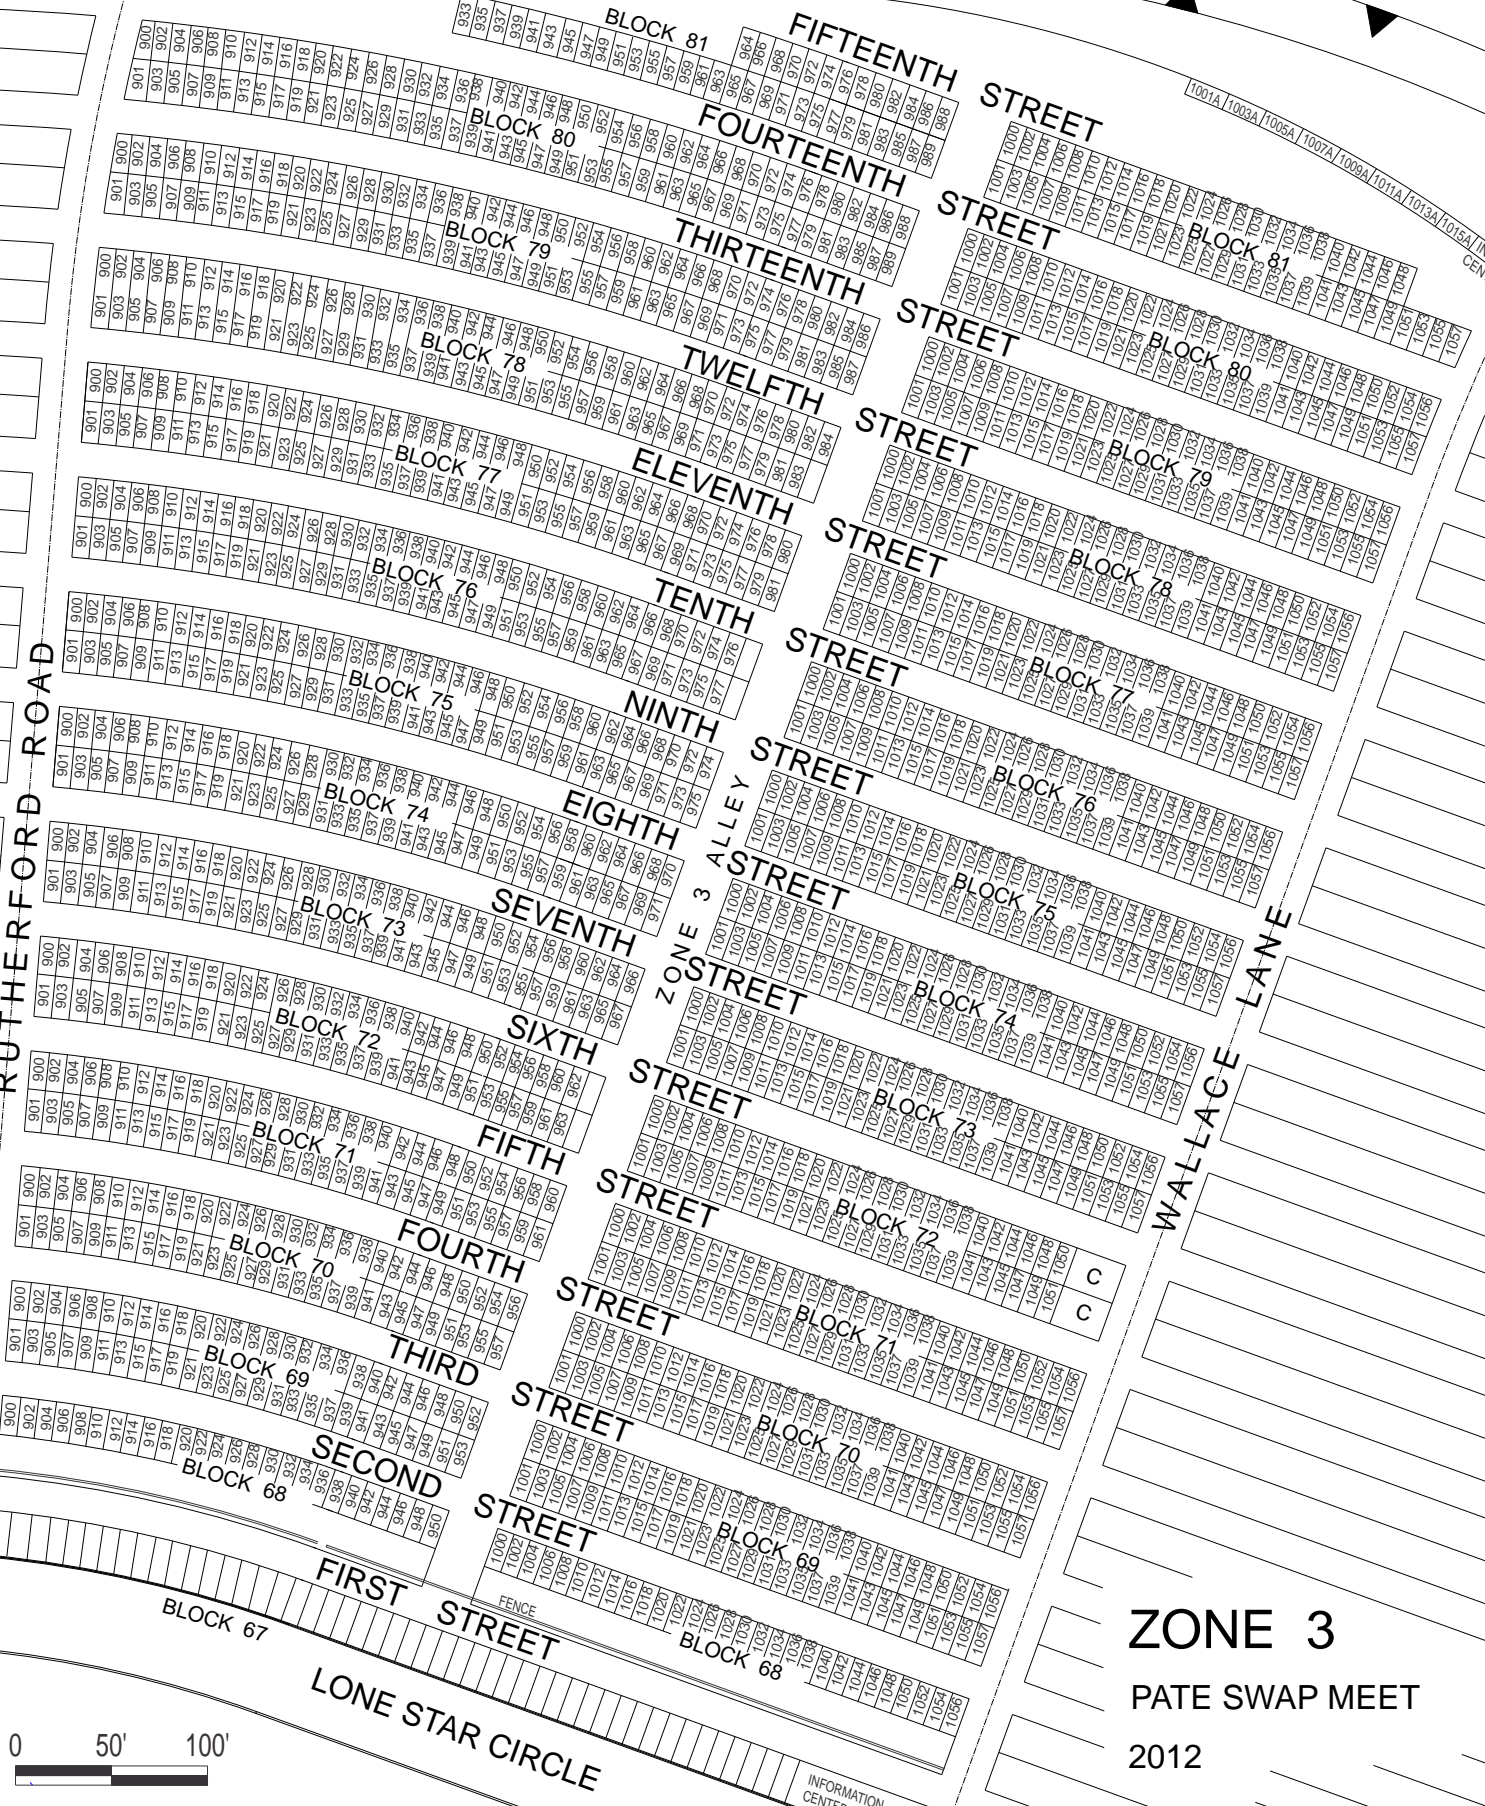

DITCH

RUTHERFORD ROAD

WALLACE LANE

**ZONE 3**  
**PATE SWAP MEET**  
**2012**

INFORMATION CENTER