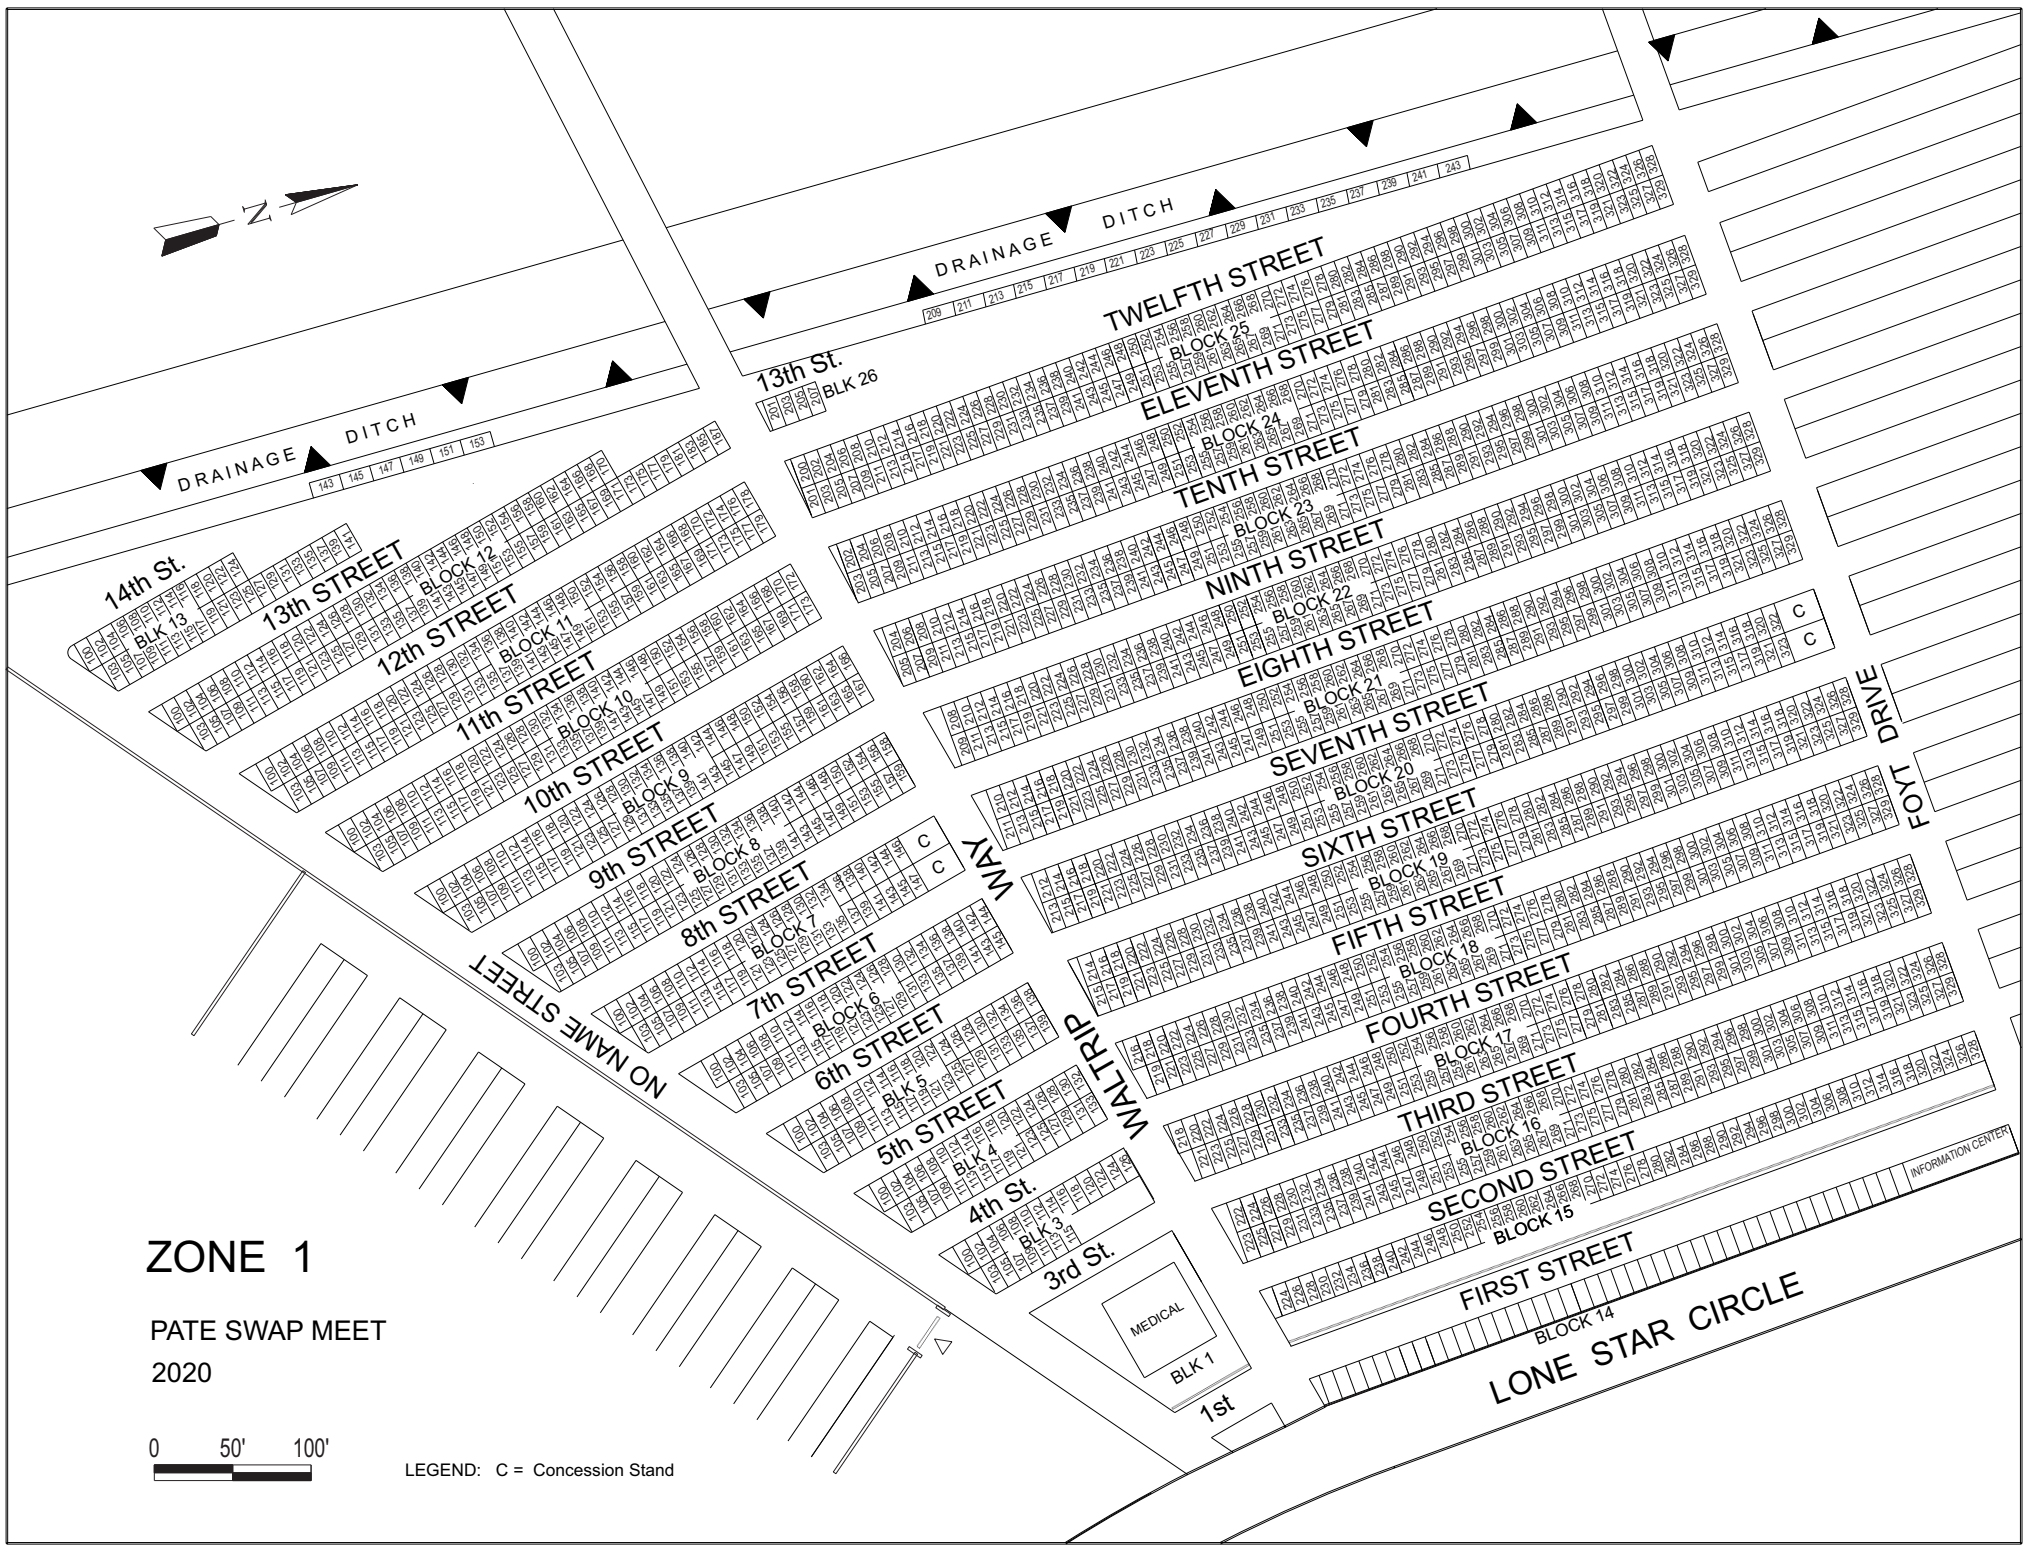

DRAINAGE DITCH

DRAINAGE DITCH

ZONE 1

PATE SWAP MEET
2020

LEGEND: C = Concession Stand

14th St.
BLK 13

13th STREET
Block 12

12th STREET
Block 11

11th STREET
Block 10

10th STREET
Block 9

9th STREET
Block 8

8th STREET
Block 7

7th STREET
Block 6

6th STREET
Blk 5

5th STREET
Blk 4

4th St.
Blk 3

3rd St.
MEDICAL
BLK 1

1st

TWELFTH STREET
BLOCK 25

ELEVENTH STREET
BLOCK 24

TENTH STREET
BLOCK 23

NINTH STREET
Block 22

EIGHTH STREET
Block 21

SEVENTH STREET
Block 20

SIXTH STREET
Block 19

FIFTH STREET
Block 18

FOURTH STREET
Block 17

THIRD STREET
Block 16

SECOND STREET
BLOCK 15

FIRST STREET
BLOCK 14

LONE STAR CIRCLE

FOLEY DRIVE